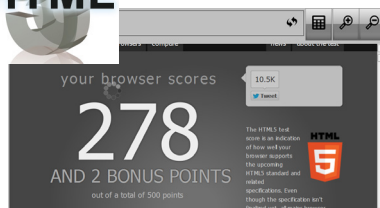

JMobile Features

PDF Viewer
Ethernet Camera Support & Widget
Allen Bradley / Siemens & More - Tag Import Feature
Media Player Widget - Video
RSS Push Notifications
Reporting & Scheduling Features
HTML5 Web Browser Widget

Web Browser Widget